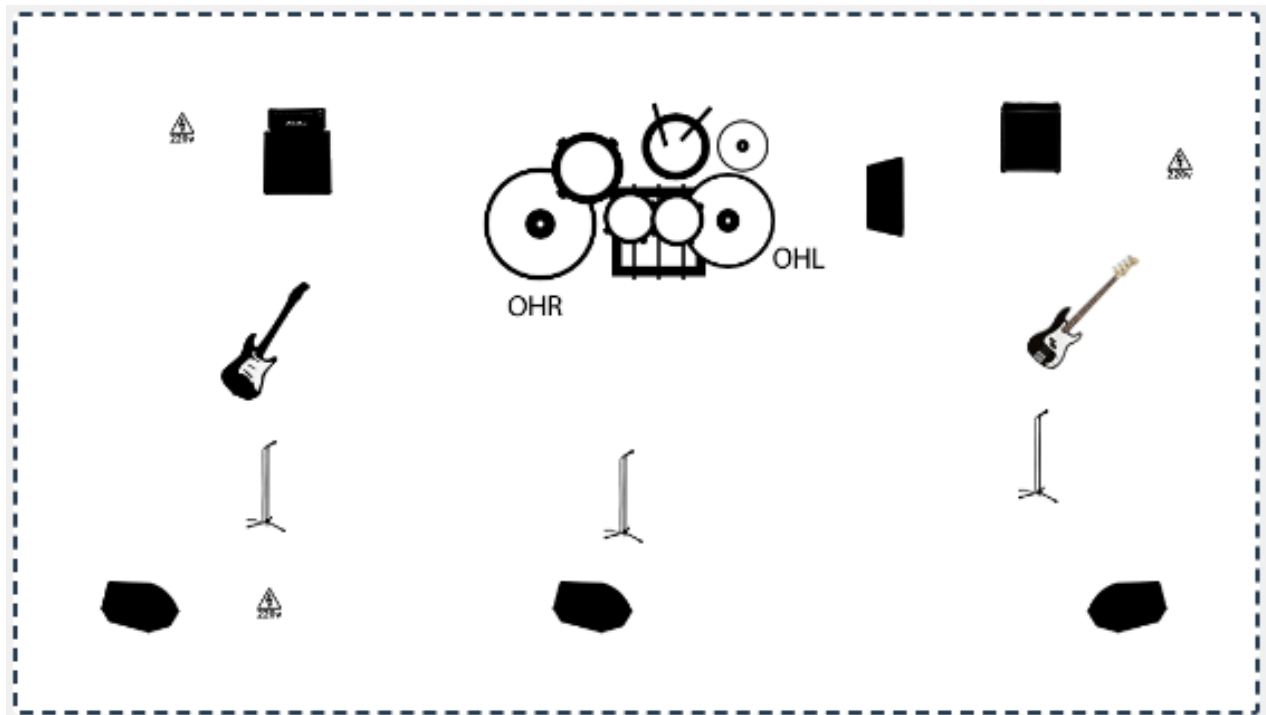

Technische Rider - The Hail Marys

Contact: Marjolène van Empel - E: marjolene@hotmail.nl T: +31 6 27528104

= Stroompunt 220V

Channels List

#	Instrument	Microphone	Effects (optional)	Artista	Comments
#1	Electric guitar	Shure SM57		Electric guitar	
#2	Bass	DI - Linea		Bass	XLR via Amp
#3	Vocals	Shure SM58		backing vocal	
#4	Vocals	Shure SM58		Backing vocal	
#5	Vocals	Shure SM58		Lead vocal	
#6	OHR	AKG C414		overhead right	
#7	OHL	AKG C414		overhead left	
#8	Hi-hat	Shure SM57		hi-hat	
#9	Tom	Sennheiser E604		Tom 1	
#10	Floor tom	Shure SM57		Floor tom	
#11	Tom	Sennheiser E604		tom 2	
#12	Snare Drum	Shure SM57		snare	
#13	Bass Drum	Shure Beta52		Bass drum